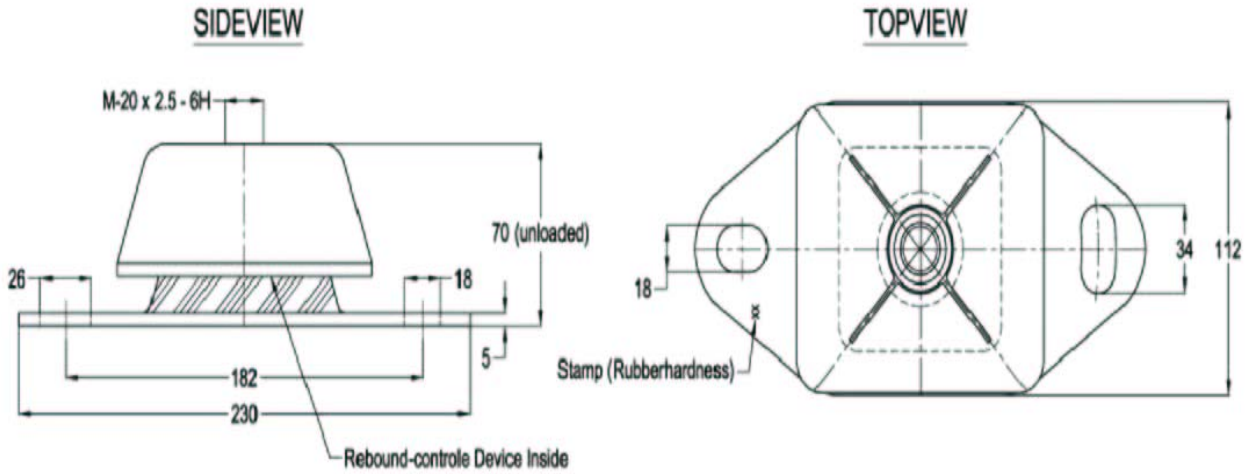

MM-Large

Item #	Hardness (IRDH)	Max. Load (kg)	Max Load (lbs.)	Max Def. (mm)
MM-Large-45	45	400	880	6
MM-Large-55	55	600	1320	6
MM-Large-65	65	800	1760	6
MM-Large-75	75	1000	2200	6